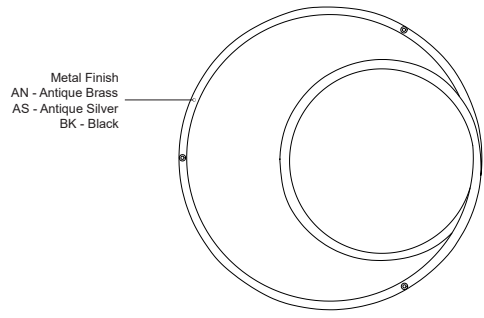

TWIST
PD11119
PENDANTS

PROJECT

PD11119-AN
Antique Brass

PD11119-AS
Antique Silver

PD11119-BK
Black

SPECIFICATION DETAILS

Fixture Dimensions	D19" x H4-3/4"
Light Source	LED with DC Driver
Wattage	28W
Total Lumens	2200lm
Delivered Lumens	AN-1084lm
Voltage	120V
Color Temperature	3000K
CRI (Ra)	90CRI
Optional Color Temps	2700K - 5000K Available, Minimum Order Quantities Apply
LED Rated Life	50,000 hours
Dimming	100% - 10%, TRIAC or ELV Dimmer (Not Included)
Diffuser Details	White Acrylic Diffuser
Adjustable	Yes
Wire Length	120" Max
Wire Type	Clear Coaxial Wire
Minimum Hang Height	12"
Sloped Ceiling Adaptable	Yes
Location	Dry
CEC Title 24 JA8	Yes, JA8-2022
Canopy Dimensions	D5" x H1-1/2"
Paint Finish	BK01

* For custom options, consult factory for details.
* For warranty information, please visit www.kuzcolighting.com/warranty

DESCRIPTION

Extruded and rolled rectangular aluminum loop. Flexible silicon rubber diffuser. Metallic brushed finish or matte powder-coated. Up and down light. Custom options available.