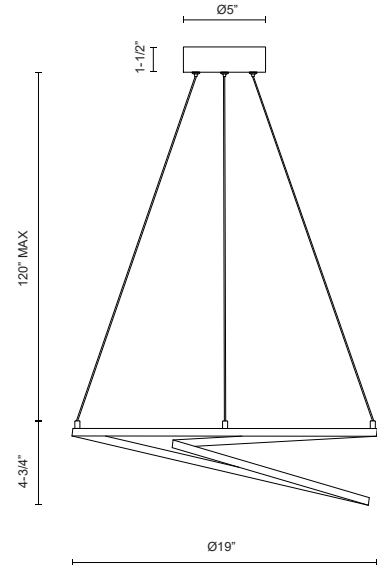

TWIST
PD11119
PENDANTS

PROJECT

SPECIFICATION DETAILS

Fixture Dimensions	D19" x H4-3/4"
Light Source	LED with DC Driver
Wattage	28W
Total Lumens	2200lm
Delivered Lumens	AN-1084lm
Voltage	120V
Color Temperature	3000K
CRI (Ra)	90CRI
Optional Color Temps	2700K - 5000K Available, Minimum Order Quantities Apply
LED Rated Life	50,000 hours
Dimming	100% - 10%, TRIAC or ELV Dimmer (Not Included)
Diffuser Details	White Acrylic Diffuser
Adjustable	Yes
Wire Length	120" Max
Wire Type	Clear Coaxial Wire
Minimum Hang Height	12"
Sloped Ceiling Adaptable	Yes
Location	Dry
CEC Title 24 JA8	Yes, JA8-2022
Canopy Dimensions	D5" x H1-1/2"
Paint Finish	BK01

* For custom options, consult factory for details.
* For warranty information, please visit www.kuzcolighting.com/warranty

DESCRIPTION

Extruded and rolled rectangular aluminum loop. Flexible silicon rubber diffuser. Metallic brushed finish or matte powder-coated. Up and down light. Custom options available.

KUZCO

CANADA: 19054 28TH AVENUE - SURREY, BC V3Z 6M3
USA: 3035 E. LONE MOUNTAIN ROAD - LAS VEGAS, NV 89081

WWW.KUZCOLIGHTING.COM

© 2019 KUZCO LIGHTING. ALL RIGHTS RESERVED.

COMMENT